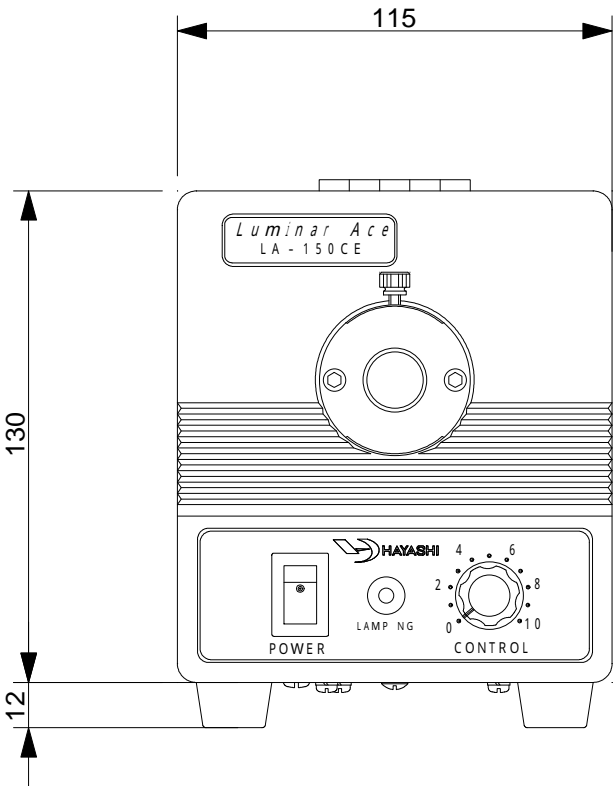

ハロゲン光源装置

LA-150CE

CAUTION
OUTPUT VOLTAGE SELECTOR
Switch setting to 14V
Lamp type: JCR15V150W5H/5
JCR15V150WB
Switch setting to 12V
Lamp type: JCR12V100W10H
JCR12V100WB
JCR12V50W20H

Model LA-150CE
Power required: 200 - 240Vac50 / 60Hz
Power consumption: 180W
Fuse: 250Vac T4A

S / N

HAYASHI-REPIC CO., LTD.

左側面に貼付