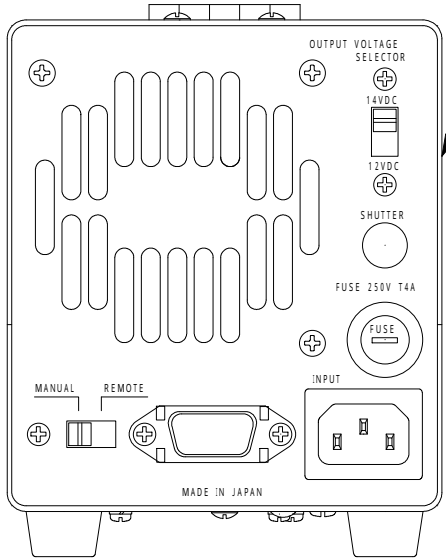

ハロゲン光源装置

LA-150CE

CAUTION
OUTPUT VOLTAGE SELECTOR
Switch setting to 14V
Lamp type: JCR15V150W5H/5
JCR15V150WB
Switch setting to 12V
Lamp type: JCR12V100W10H
JCR12V100WB
JCR12V50W20H

Model LA-150CE
Power required: 200 - 240Vac50 / 60Hz
Power consumption: 180W
Fuse: 250Vac T4A

S / N

HAYASHI-REPIC CO., LTD.

左側面に貼付