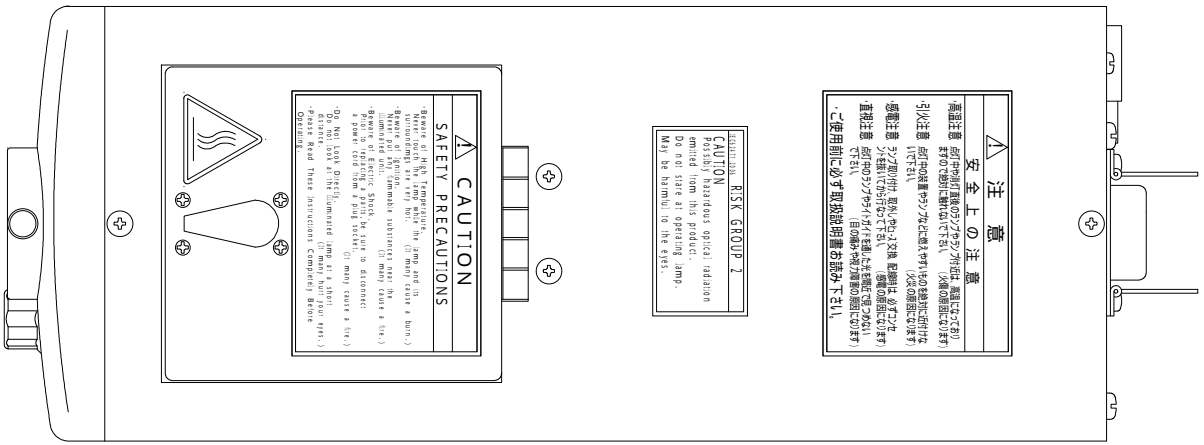

ハロゲン光源装置

LA-150CE

CAUTION
OUTPUT VOLTAGE SELECTOR
 Switch setting to 14V
 Lamp type: JCR15V150W5H/5
 JCR15V150WB
 Switch setting to 12V
 Lamp type: JCR12V100W10H
 JCR12V100WB
 JCR12V50W20H

Model LA-150CE
 Power required: 200 - 240Vac50 / 60Hz
 Power consumption: 180W
 Fuse: 250Vac T4A