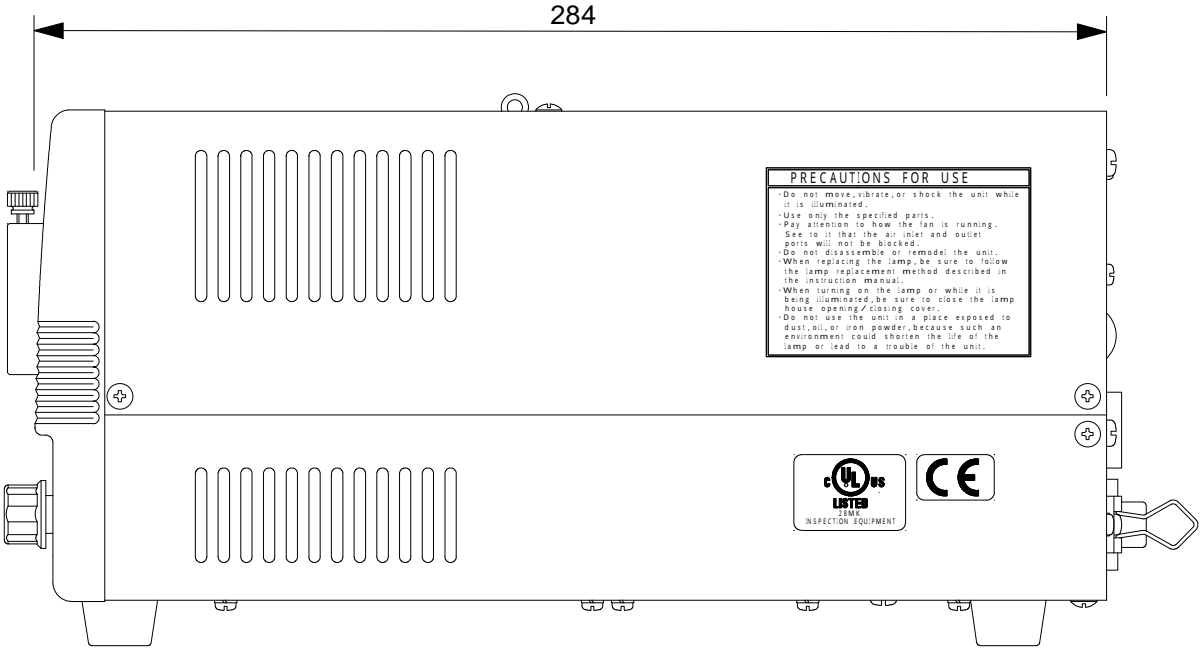

ハロゲン光源装置

LA-150CE

CAUTION
OUTPUT VOLTAGE SELECTOR
Switch setting to 14V
Lamp type: JCR15V150W5H/5
JCR15V150WB
Switch setting to 12V
Lamp type: JCR12V100W10H
JCR12V100WB
JCR12V50W20H

Model LA-150CE
Power required: 200 - 240Vac50 / 60Hz
Power consumption: 180W
Fuse: 250Vac T4A

S / N

HAYASHI-REPIC CO., LTD.

左側面に貼付