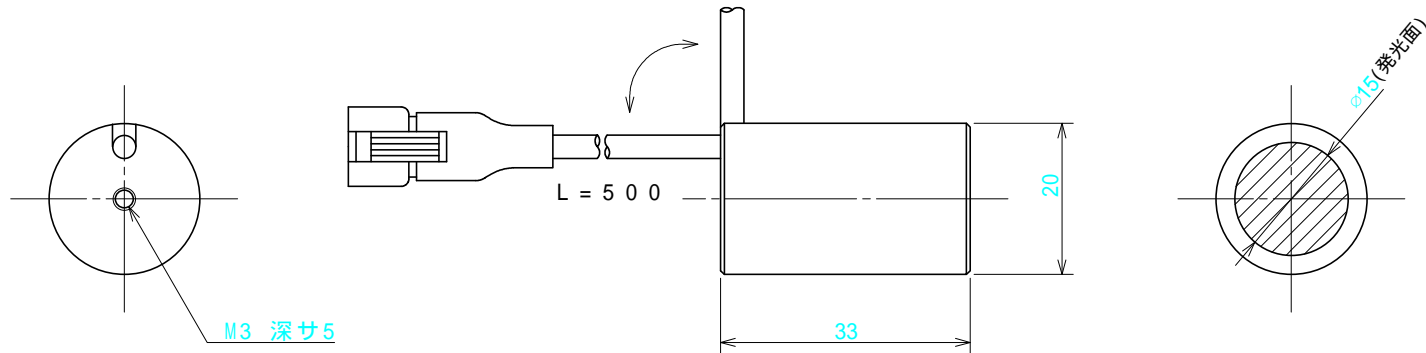

LED Collimate Light

HBF-LXS20A

* Electric Current Consumption 350mA

(Note) Please do not remove the tags attached to the product.
Light-emitting part during lighting, please do not look directly.

(注) 製品に取り付けられているタグは外さないでください

点灯中の発光部は、直視しないでください

color
White
W
Red
R
Green
G
Blue
B

Details of Connector

	Light	Power Supply
Connector	SMR-03V-N	SMP-03V
Contact	BYM-001T-P0.6	BHF-001T-0.8SS