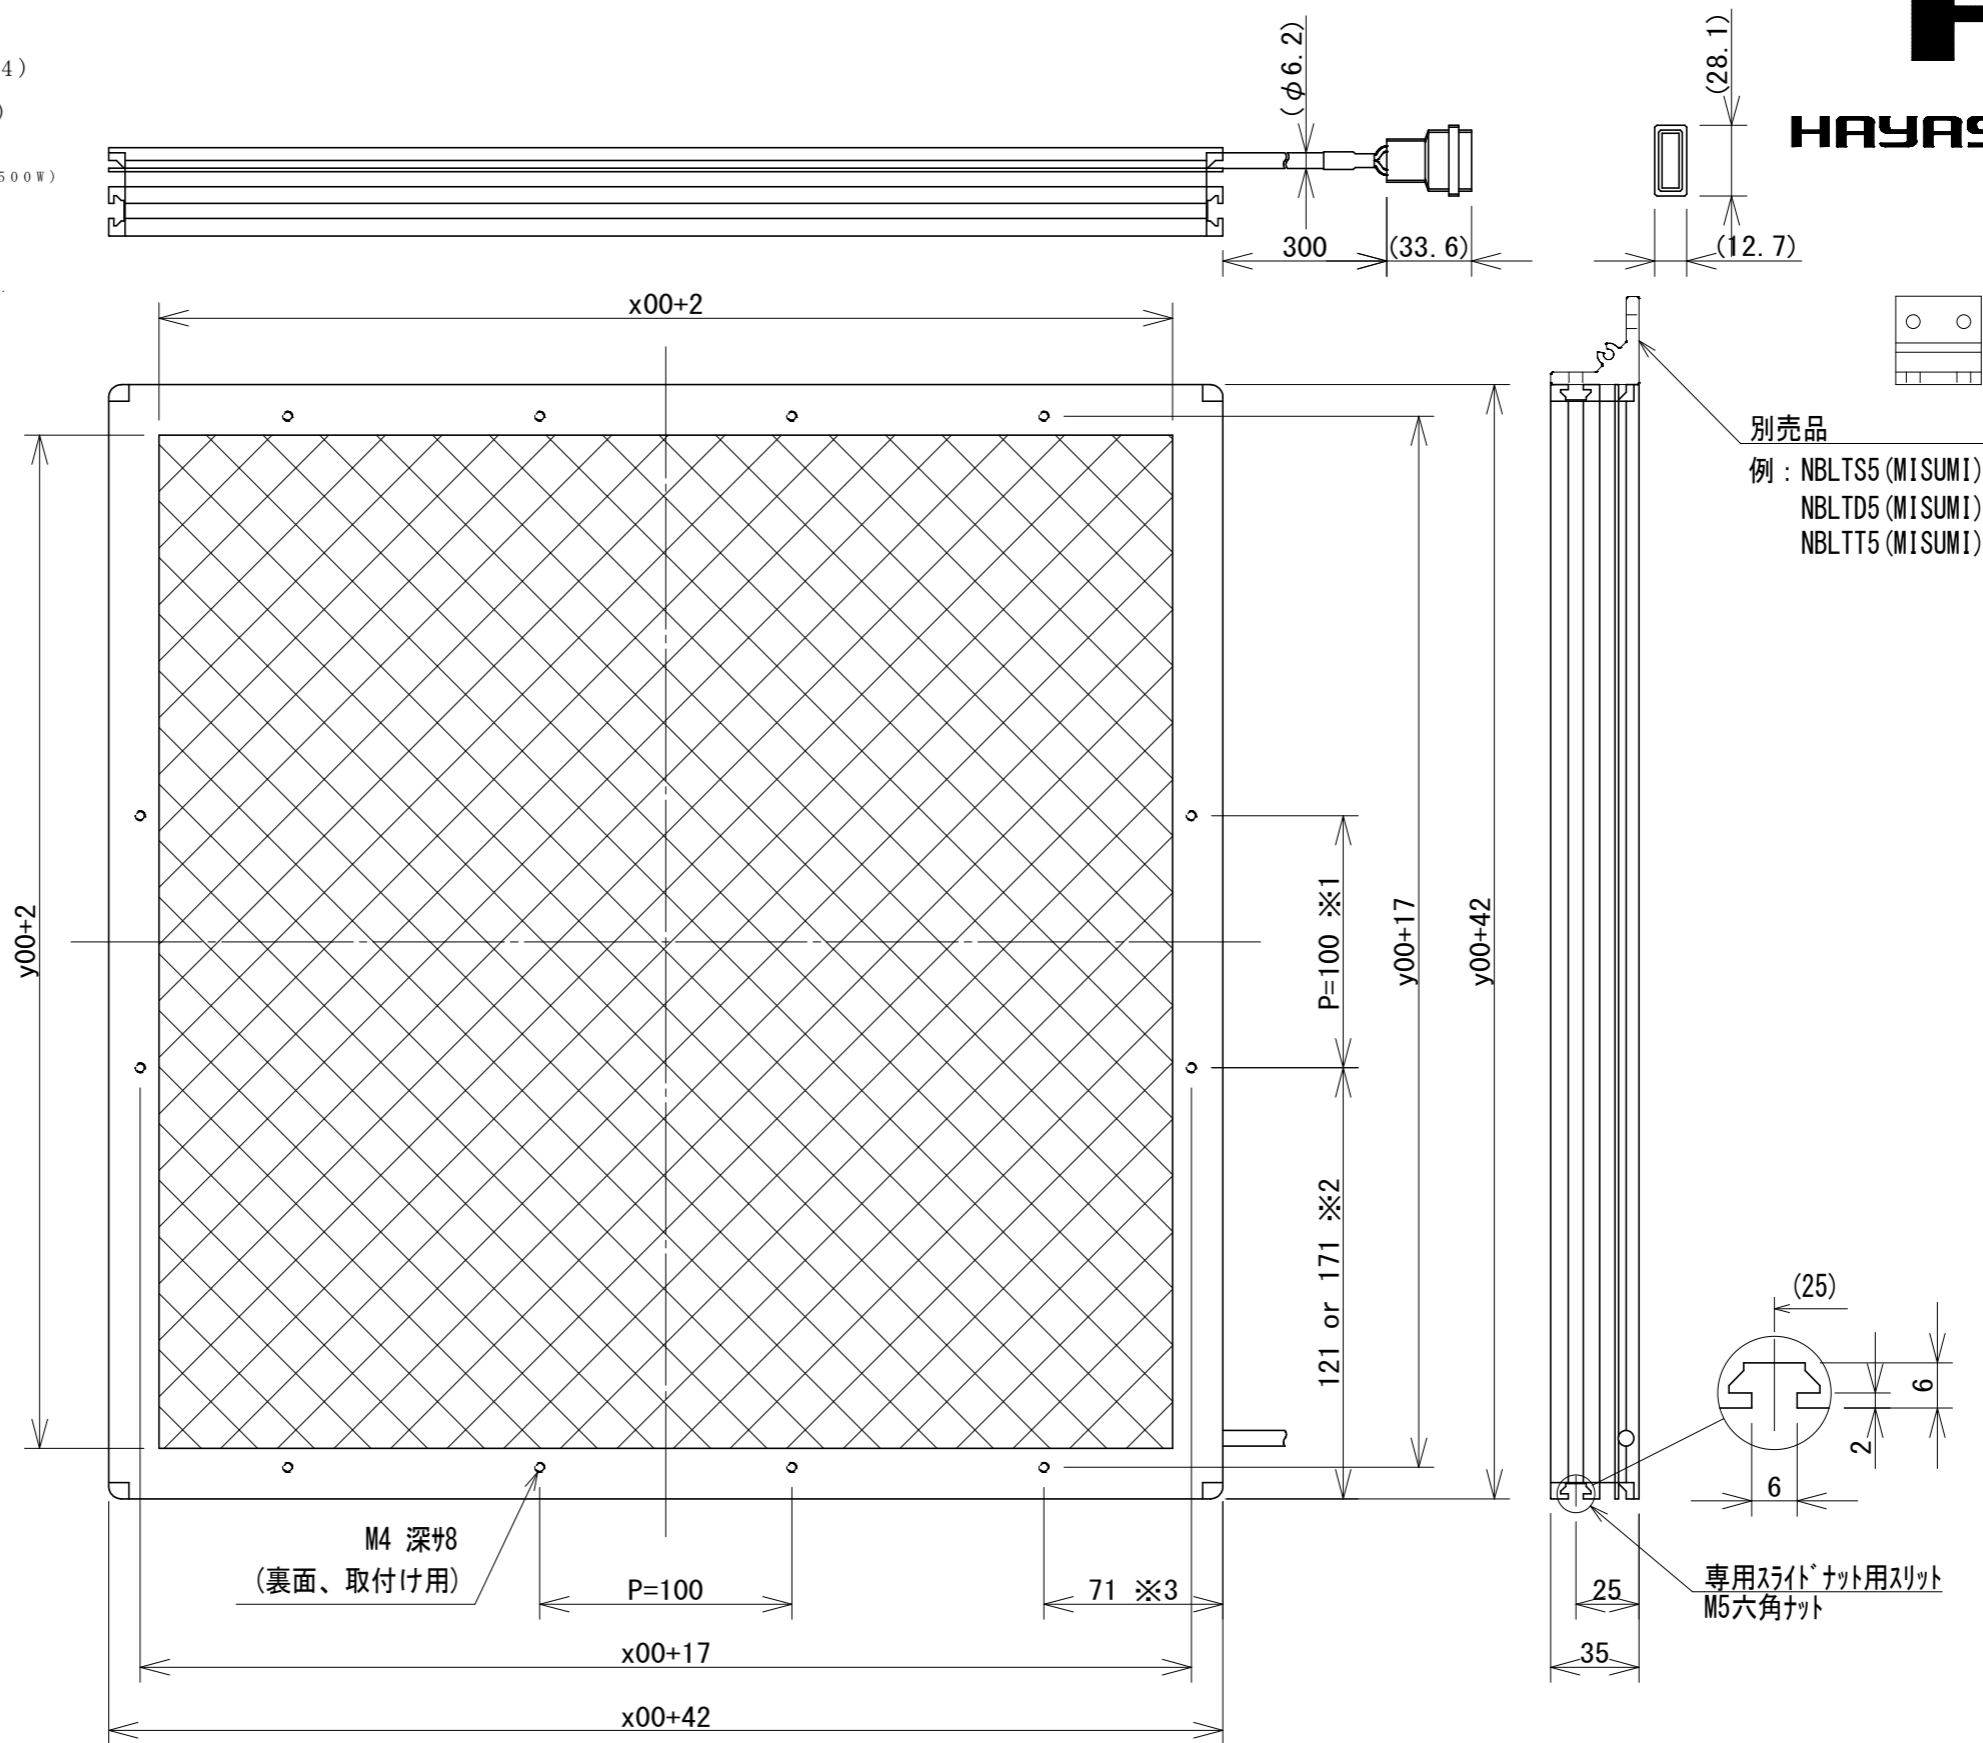

LED FLAT PANEL Light

HDBPFD-x00×y00W (x ≥ y)  
 (x=1, 2, 3, ..., 24)  
 (y=1, 2, 3, ..., 9)

- \* White LEDs
- \* Electric Power Consumption 5W/□100 (MAX500W)
- \* Only 48V USE

(Note) Please do not remove the tags attached to the product.  
 Light-emitting part during lighting, please do not look directly.

※(注)製品に取り付けられているタグは外さないでください  
 点灯中の発光部は、直視しないでください

HAYASHI-REPIC

別売品  
 例：NBLTS5 (MISUMI)  
 NBLTD5 (MISUMI)  
 NBLTT5 (MISUMI)

※1  $y \geq 4$  に限る ( $y < 4$  の場合  $y$  方向の取付穴無)

\* 1 Limited to  $y \geq 4$  (if  $y$  is smaller than 4,  $y$  direction of the mounting hole is nothing.)

※2  $y$  奇数時=121  $y$  偶数時=171

\* 2  $y$  odd number = 121  $y$  even number = 171

※3  $x \geq 2$  に限る ( $x=1$  の場合  $x$  方向の取付穴無)

\* 3 Limited to  $x \geq 2$  (if  $x$  equals 1,  $x$  direction of the mounting hole is nothing.)