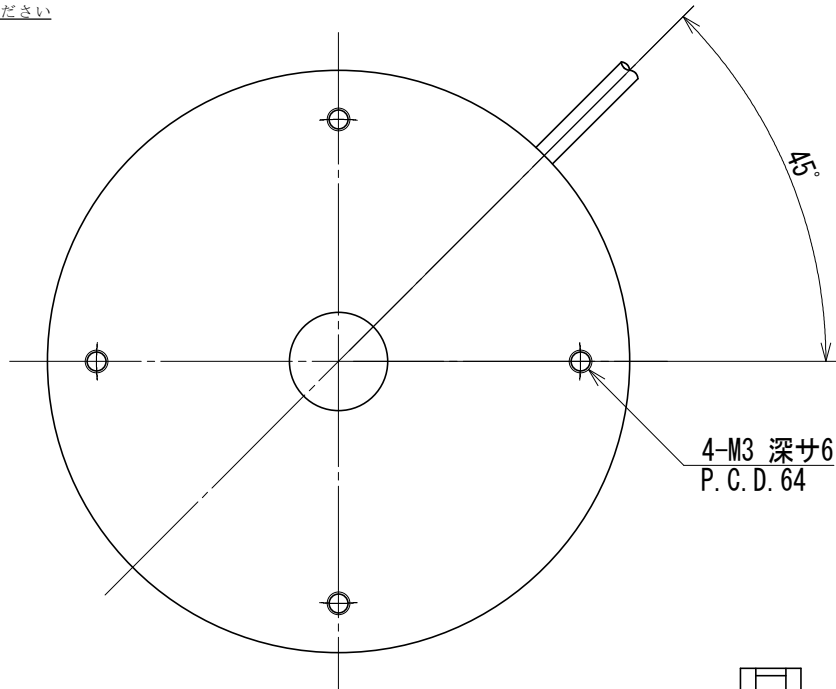

LED Direct Dome Light

HDDP-13□30

HR

HAYASHI-REPIC

Details of Connector

	Light	Power Supply
Connector	SMR-02V-B	SMP-02V-BC
Contact	BYM-001T-P0.6	BHF-001T-0.8SS

* Only 12V USE

* Electric Power Consumption 2.7W (Red)

4.0W (White, Blue, Green)

(Note) Please do not remove the tags attached to the product.
Light-emitting part during lighting, please do not look directly.

(注) 製品に取り付けられているタグは外さないでください

点灯中の発光部は、直視しないでください

color
□
Red
R
White
D W
Blue
B
Green
G

拡散ドーム
(透過率: 30%)