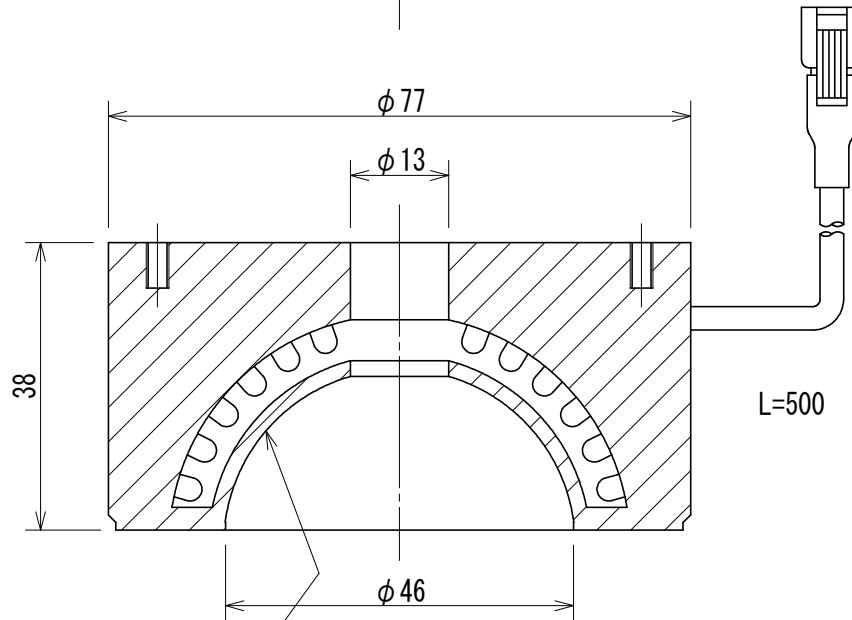

LED Direct Dome Light

HDDP-13□30

HR

HAYASHI-REPIC

Details of Connector

	Light	Power Supply
Connector	SMR-02V-B	SMP-02V-BC
Contact	BYM-001T-P0.6	BHF-001T-0.8SS

* Only 12V USE

* Electric Power Consumption 2.7W (Red)

4.0W (White, Blue, Green)

(Note) Please do not remove the tags attached to the product.
Light-emitting part during lighting, please do not look directly.

(注) 製品に取り付けられているタグは外さないでください

点灯中の発光部は、直視しないでください

color
□
Red
R
White
D W
Blue
B
Green
G

拡散ドーム
(透過率: 30%)