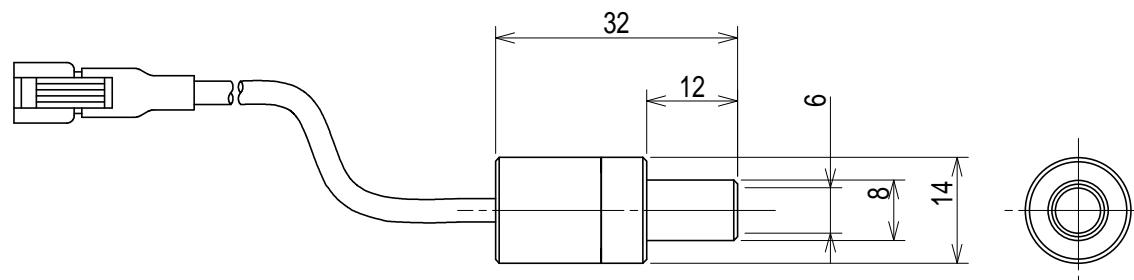

## Details of Connector

	Light	Power Supply
Connector	SMR-02V-B	SMP-02V-BC
Contact	BYM-001T-P0.6	BHF-001T-0.8SS

\* Only 12V USE

\* Electric Power Consumption 0.24W

(Note) Please do not remove the tags attached to the product.  
Light-emitting part during lighting, please do not look directly.

(注) 製品に取り付けられているタグは外さないでください

点灯中の発光部は、直視しないでください

*
Color
DW(white)
DR(red)
G(green)
B(blue)

**HR**  
HAYASHI-REPIC