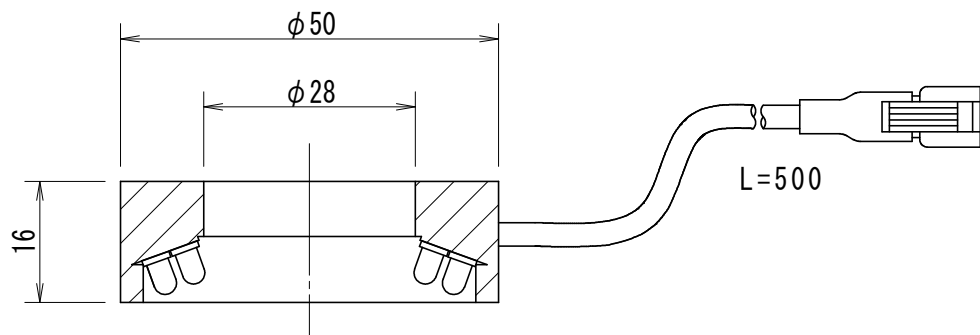

LED Direct Ring Light

HDR-28HUV-405NR

HR

HAYASHI-REPIC

Details of Connector

	Light	Power Supply
Connector	SMR-02V-B	SMP-02V-BC
Contact	BYM-001T-P0.6	BHF-001T-0.8SS

* UV LEDs

* Only 12V USE

* Electric Power Consumption 2.9W

(Note) Please do not remove the tags attached to the product.
Light-emitting part during lighting, please do not look directly.

(注)製品に取り付けられているタグは外さないでください

点灯中の発光部は、直視しないでください