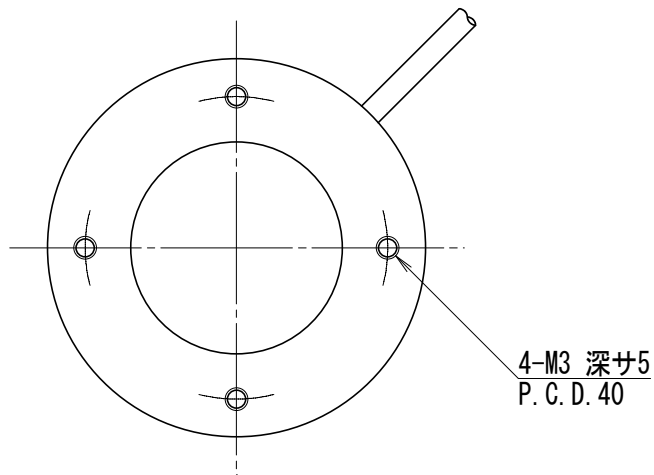

LED Direct Ring Light

HDR-28HUV-405NR

HR

HAYASHI-REPIC

Details of Connector

	Light	Power Supply
Connector	SMR-02V-B	SMP-02V-BC
Contact	BYM-001T-P0.6	BHF-001T-0.8SS

* UV LEDs

* Only 12V USE

* Electric Power Consumption 2.9W

(Note) Please do not remove the tags attached to the product.
Light-emitting part during lighting, please do not look directly.

(注)製品に取り付けられているタグは外さないでください

点灯中の発光部は、直視しないでください