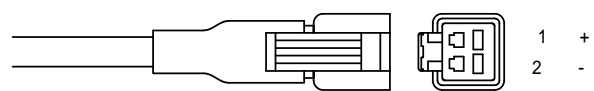

HR

HAYASHI-REPIC

LED RGB Ring Light

HDRP-40RGB-A

Details of Connector

	Light	Power Supply
Connector	SMR-02V-B	SMP-02V-BC
Contact	BYM-001T-P0.6	BHF-001T-0.8SS

* Red/Green/Blue LEDs

* Only 12V USE

* Electric Power Consumption

Red : 5W/Green : 5W/Blue : 5W

(Note) Please do not remove the tags attached to the product.
Light-emitting part during lighting, please do not look directly.

(注)製品に取り付けられているタグは外さないでください

点灯中の発光部は、直視しないでください