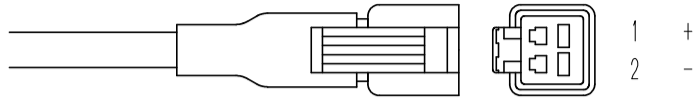

LED Flat Ring Light

HDRP-44KF□

Details of Connector

	Light	Power Supply
Connector	SMR-02V-B	SMP-02V-BC
Contact	BYM-001T-P0.6	BHF-001T-0.8SS

* Only 12V USE

* Electric Power Consumption 3.6W (Red)
5.4W (White, Blue, Green)

(Note) Please do not remove the tags attached to the product.
Light-emitting part during lighting, please do not look directly.

(注) 製品に取り付けられているタグは外さないでください。

点灯中の発光部は、直視しないでください。

color
□
Red R
White D W
Blue B
Green G