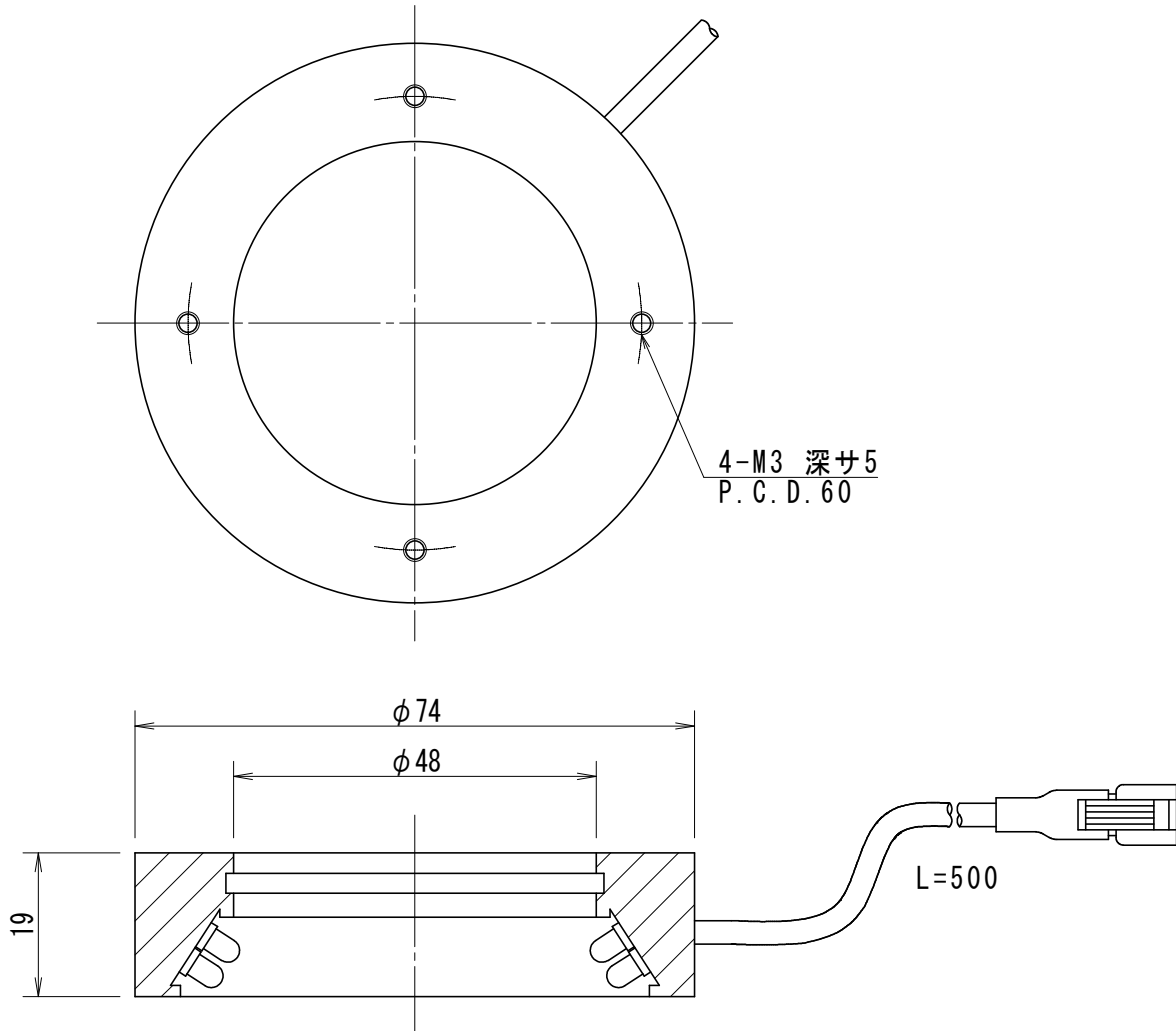

LED Low-angle Direct Ring Light

HDRP-48LUV-405NR

HR

HAYASHI-REPIC

Details of Connector

	Light	Power Supply
Connector	SMR-02V-B	SMP-02V-BC
Contact	BYM-001T-P0.6	BHF-001T-0.8SS

* UV LEDs (405nm)

* Only 12V USE

* Electric Power Consumption 5.4W

(Note) Please do not remove the tags attached to the product.
Light-emitting part during lighting, please do not look directly.

①製品に取り付けられているタグは外さないでください
点灯中の発光部は、直視しないでください