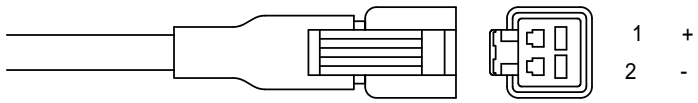

## Details of Connector

	Light	Power Supply
Connector	SMR - 02V - B	SMP - 02V - BC
Contact	BYM - 001T - P0.6	BHF - 001T - 0.8SS

\* Red/Green/Blue LEDs

\* Only 12V USE

\* Electric Power Consumption

Red : 5.7W/Green : 5.7W/Blue : 5.7W