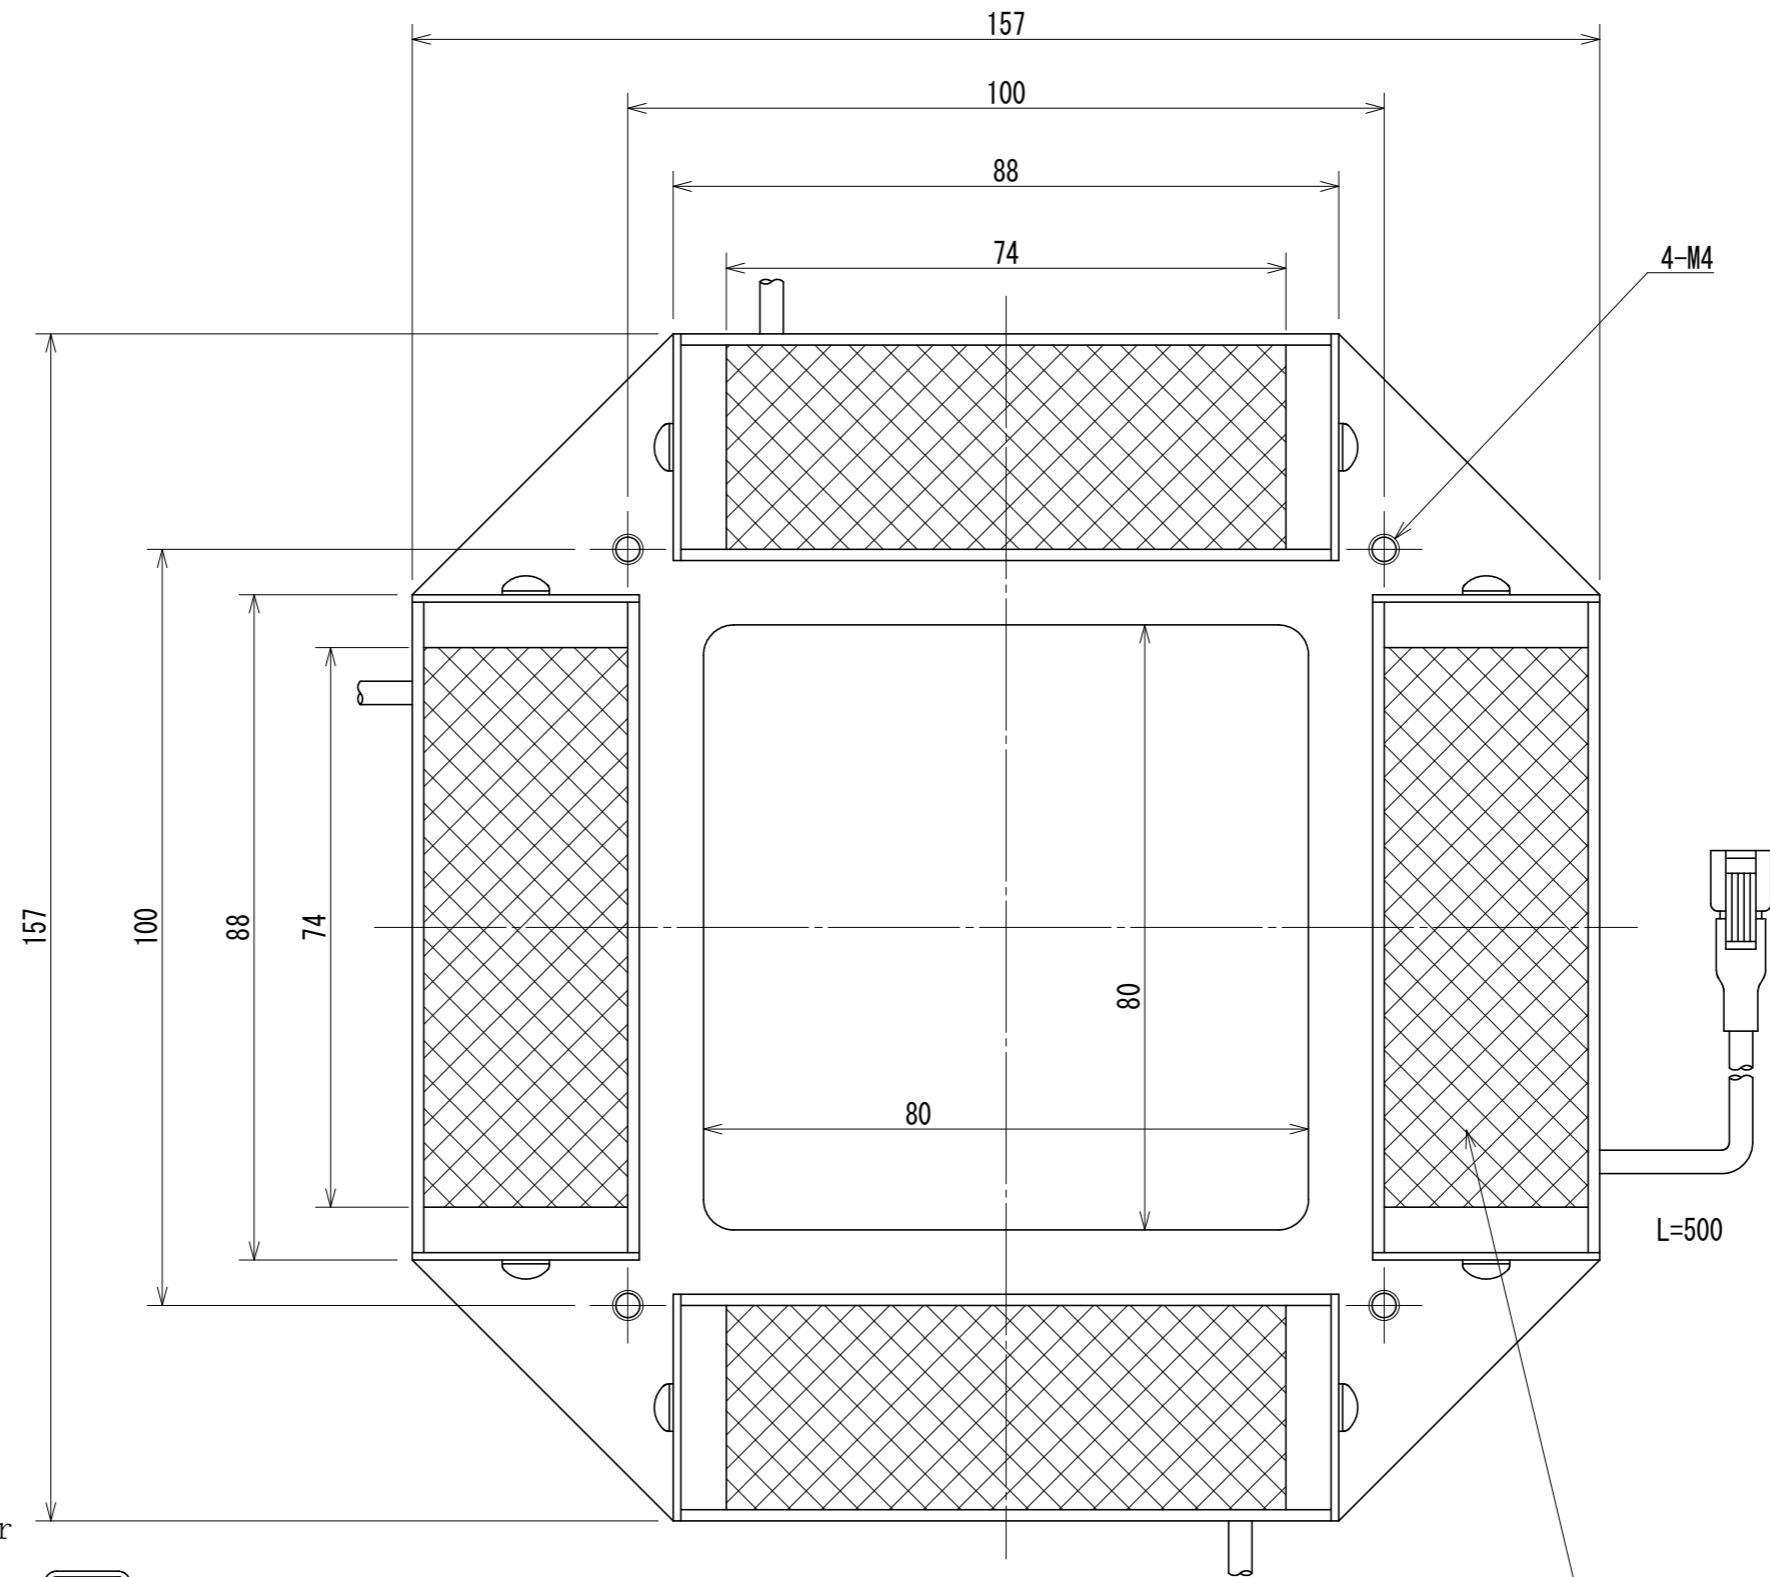

LED Rectangle Oblique Light

H D S P - 8 0 □

color	□
Red	D R
White	D W
Blue	B
Green	G

Details of Connector

	Light	Power Supply
Connector	SMR-02V-B	SMP-02V-BC
Contact	BYM-001T-P0.6	BHF-001T-0.8SS

* Only 12V USE

* Electric Power Consumption 17.6W

(注)製品に取り付けられているタグは外さないでください (Note) Please do not remove the tags attached to the product.
 点灯中の発光部は、直視しないでください Light-emitting part during lighting, please do not look directly.