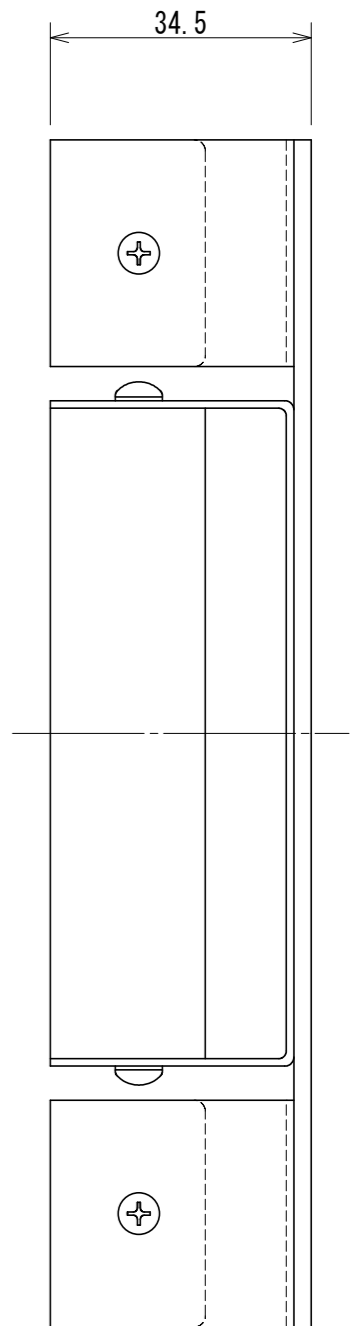

LED Rectangle Oblique Light

H D S P - 8 0 □

color	□
Red	D R
White	D W
Blue	B
Green	G

Details of Connector

	Light	Power Supply
Connector	SMR-02V-B	SMP-02V-BC
Contact	BYM-001T-P0.6	BHF-001T-0.8SS

* Only 12V USE

* Electric Power Consumption 17.6W

(注)製品に取り付けられているタグは外さないでください (Note) Please do not remove the tags attached to the product.
 点灯中の発光部は、直視しないでください Light-emitting part during lighting, please do not look directly.