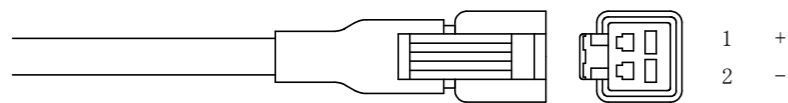

LED Rectangle Oblique Light

H D S P - 8 0 □

color	□
Red	D R
White	D W
Blue	B
Green	G

Details of Connector

	Light	Power Supply
Connector	SMR-02V-B	SMP-02V-BC
Contact	BYM-001T-P0.6	BHF-001T-0.8SS

* Only 12V USE