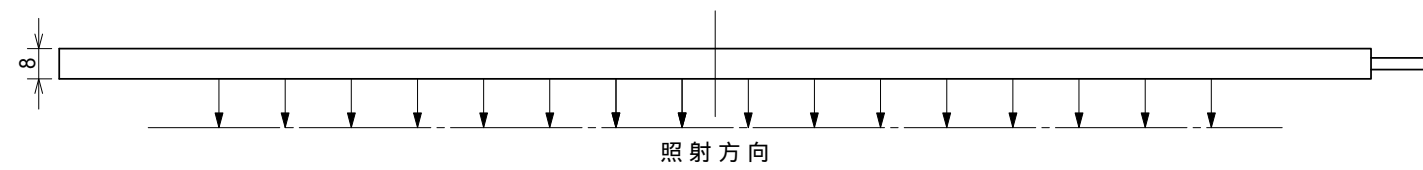

HR

HAYASHI-REPIC

LED Panel Dome Type

HFHA-300 - 24

* Only 24V USE

* Electric Power Consumption 46W (Red, White, Blue)
40W (Green)

38W (Infrared)

(Note) Please do not remove the tags attached to the product.
Light-emitting part during lighting, please do not look directly.

(注)製品に取り付けられているタグは外さないでください

点灯中の発光部は、直視しないでください

Color
Red
R
White
W
Blue
B
Infrared
IR-850
Green
G

Details of Connector

	Light	Power Supply
Connector	SMR-03V-B	SMP-03V-BC
Contact	BYM-001T-P0.6	BHF-001T-0.8SS