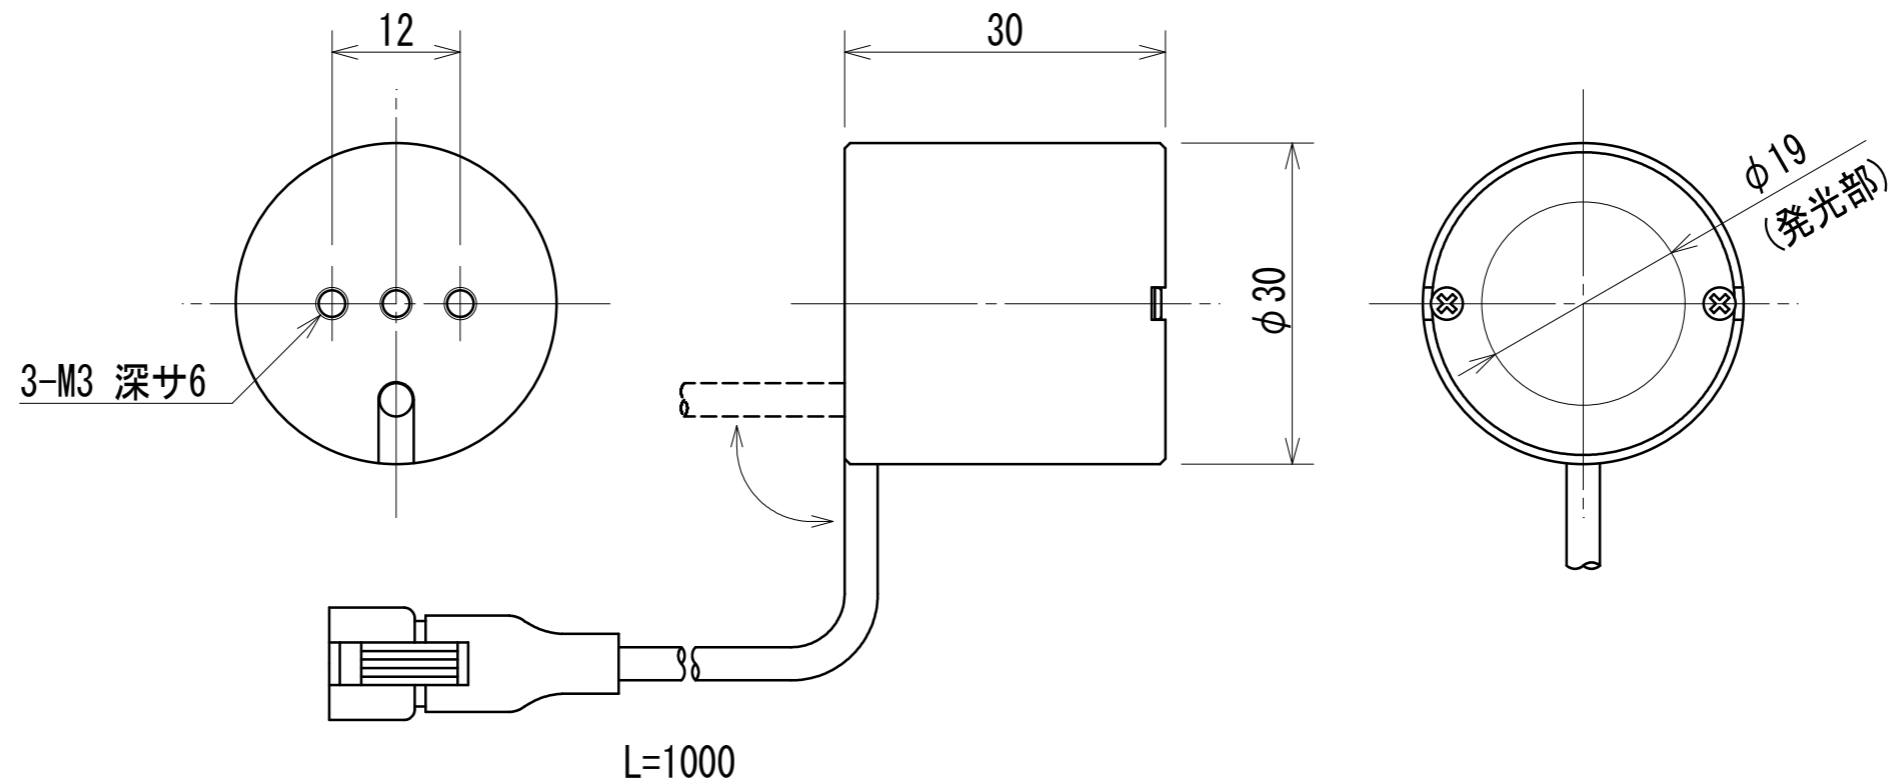

LED Spot Light

HHVA-SP30 □ - □
X1 X2

* Electric Current Consumption 700mA

(Note) Please do not remove the tags attached to the product.
Light-emitting part during lighting, please do not look directly.

(注) 製品に取り付けられているタグは外さないでください
点灯中の発光部は、直視しないでください

X 1 Lens type	X 2 Color
L (long)	White
S (short)	W
	Red
	R
	Green
	G
	Blue
	B

Details of Connector

	Light	Power Supply
Connector	SMR-03V-B	SMP-03V-BC
Contact	BYM-001T-P0.6	BHF-001T-0.8SS