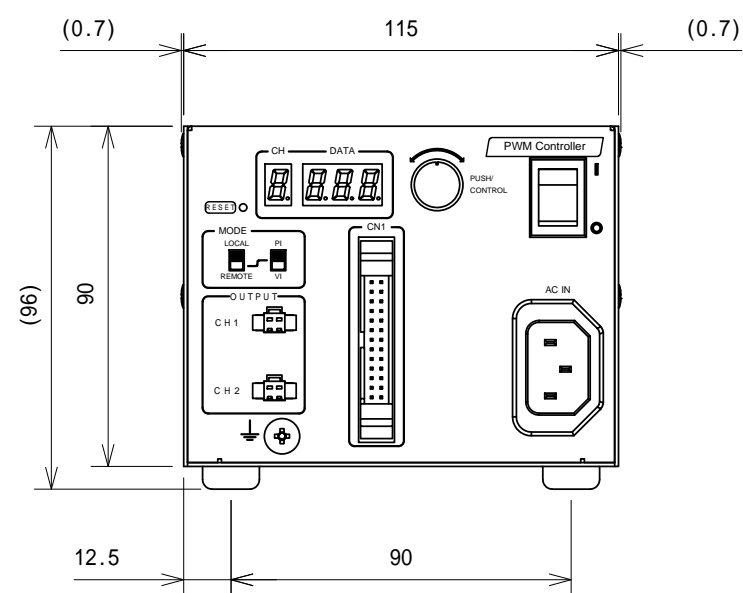

HAYASHI-REPIC

PWM Controller

LPWP-DGC30R-PV-2CH

Input power : AC100~240V (50/60Hz) 65VA

Weight : 700g or less

UNIT : mm