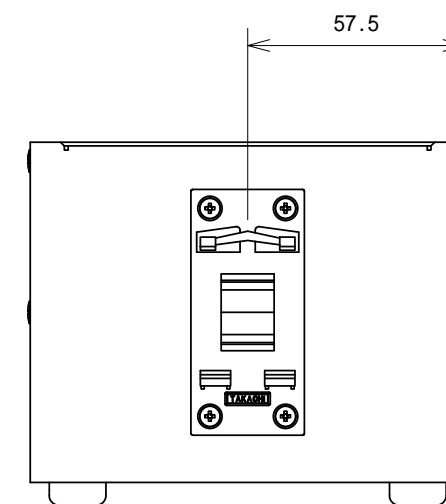

HAYASHI-REPIC

PWM Controller

LPWP-DGC30R-PV-2CH

Input power : AC100~240V (50/60Hz) 65VA

Weight : 700g or less

UNIT : mm