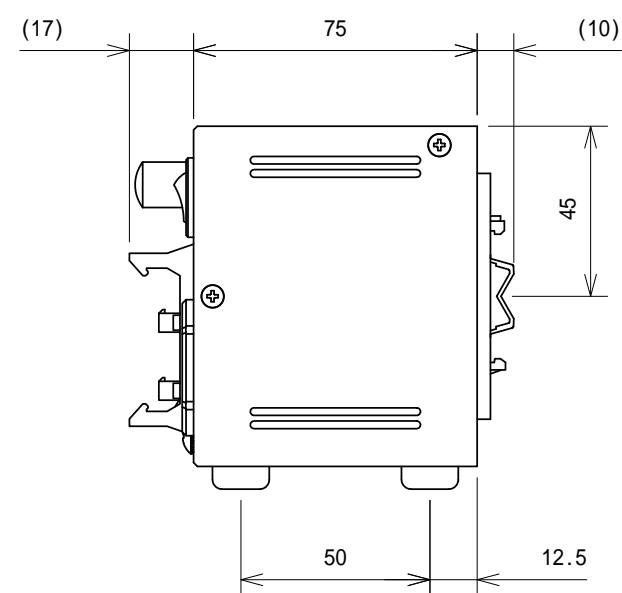

HAYASHI-REPIC

PWM Controller

LPWP-DGC30R-PV-2CH

Input power : AC100~240V (50/60Hz) 65VA

Weight : 700g or less

UNIT : mm