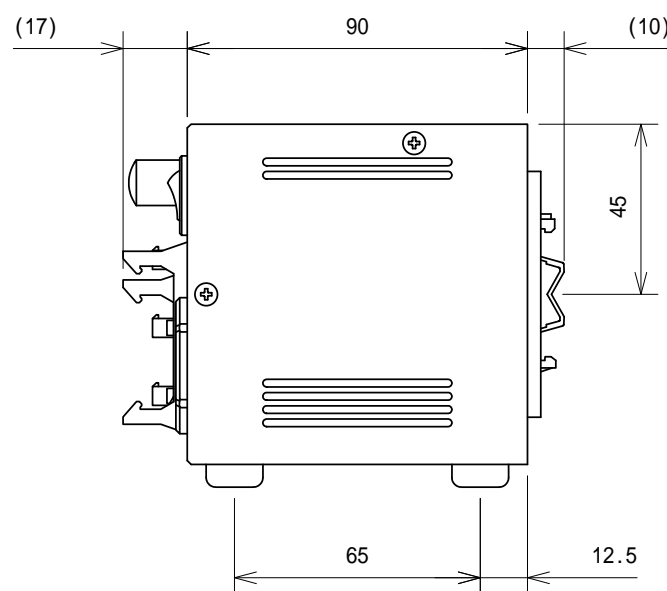

HAYASHI-REPIC

PWM Controller

LPWP-DGC30R-PV-8CH

Input power : AC100~240V (50/60Hz) 65VA

Weight : 1100g or less

UNIT : mm