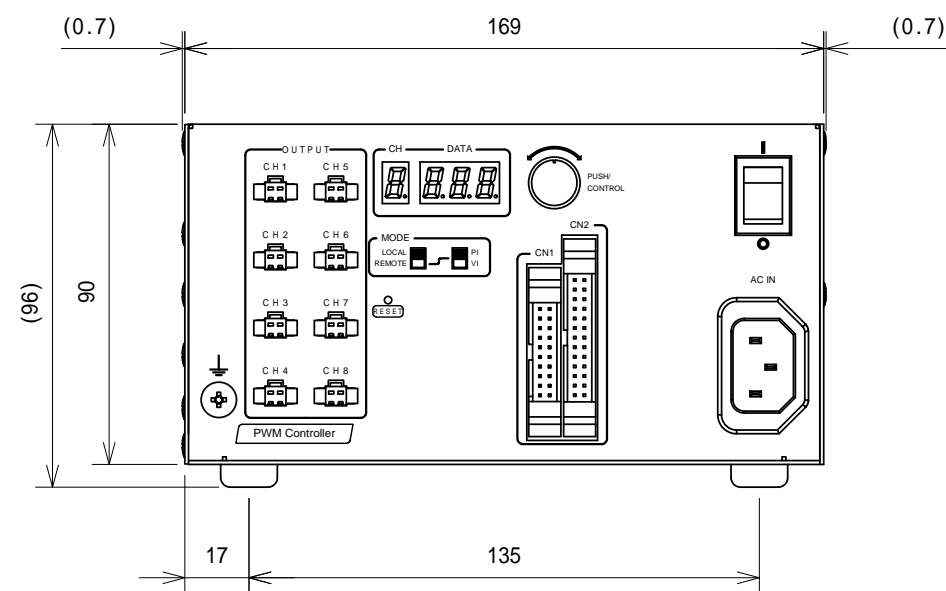

HAYASHI-REPIC

PWM Controller

LPWP-DGC30R-PV-8CH

Input power : AC100~240V (50/60Hz) 65VA

Weight : 1100g or less

UNIT : mm