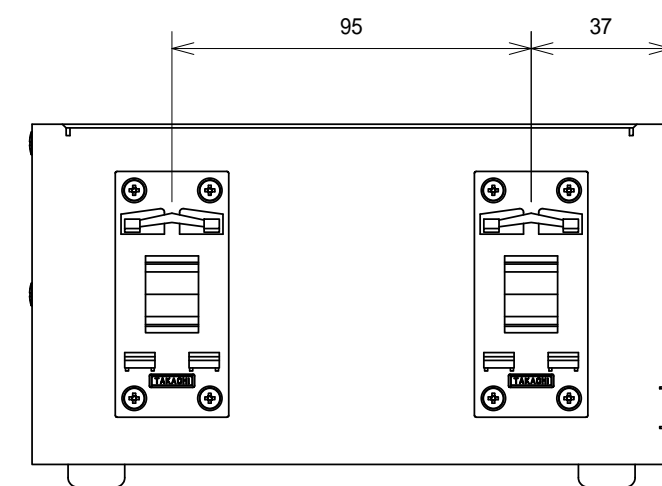

HAYASHI-REPIC

PWM Controller

LPWP-DGC30R-PV-8CH

Input power : AC100~240V (50/60Hz) 65VA

Weight : 1100g or less

UNIT : mm