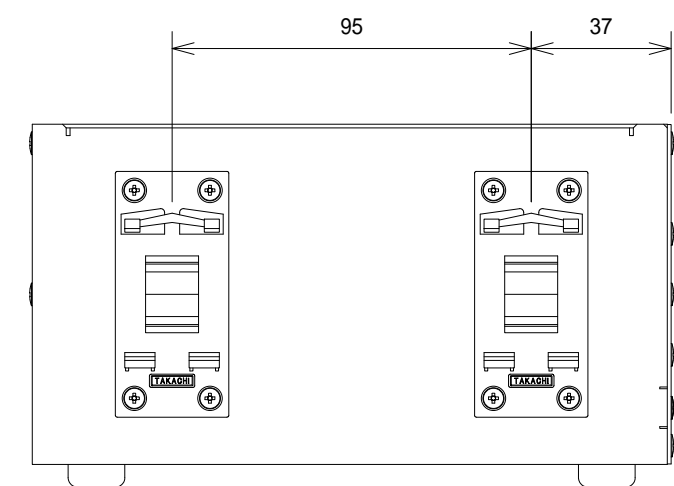

HAYASHI-REPIC

PWM Controller

LPWP-DGC30R-S2-8CH

Input power : AC100~240V (50/60Hz) 65VA

Weight : 1100g or less

UNIT : mm