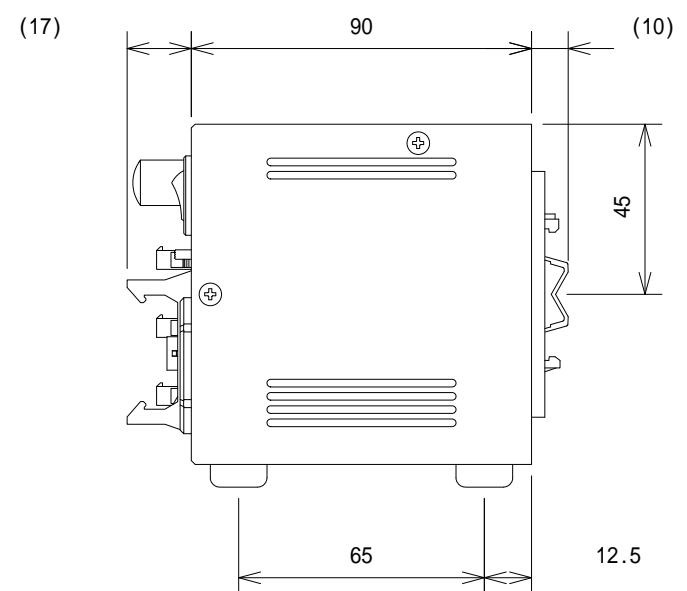

HAYASHI-REPIC

PWM Controller

LPWP-DGC30R-S2-8CH

Input power : AC100~240V (50/60Hz) 65VA

Weight : 1100g or less

UNIT : mm