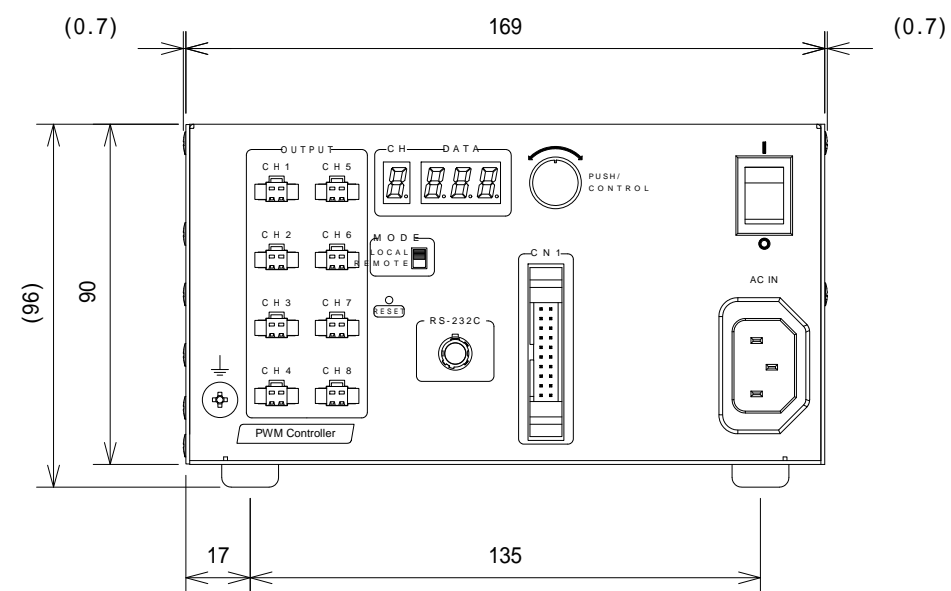

HAYASHI-REPIC

PWM Controller

LPWP-DGC30R-S2-8CH

Input power : AC100~240V (50/60Hz) 65VA

Weight : 1100g or less

UNIT : mm