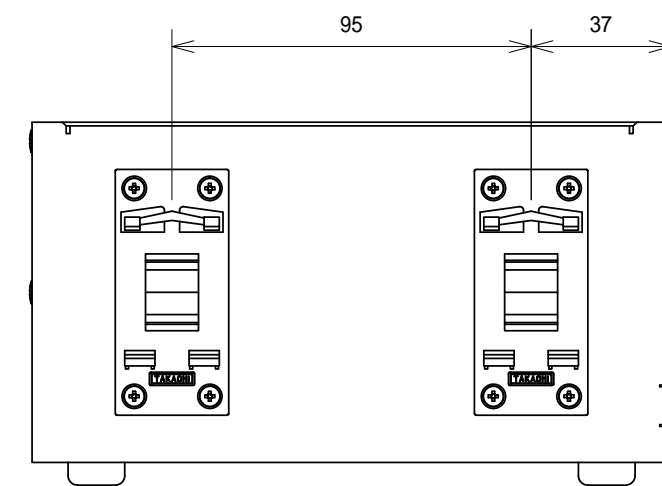

HAYASHI-REPIC

PWM Controller

LPWP-DGC30R-TP-8CH

Input power : AC100~240V (50/60Hz) 65VA

Weight : 1100g or less

UNIT : mm