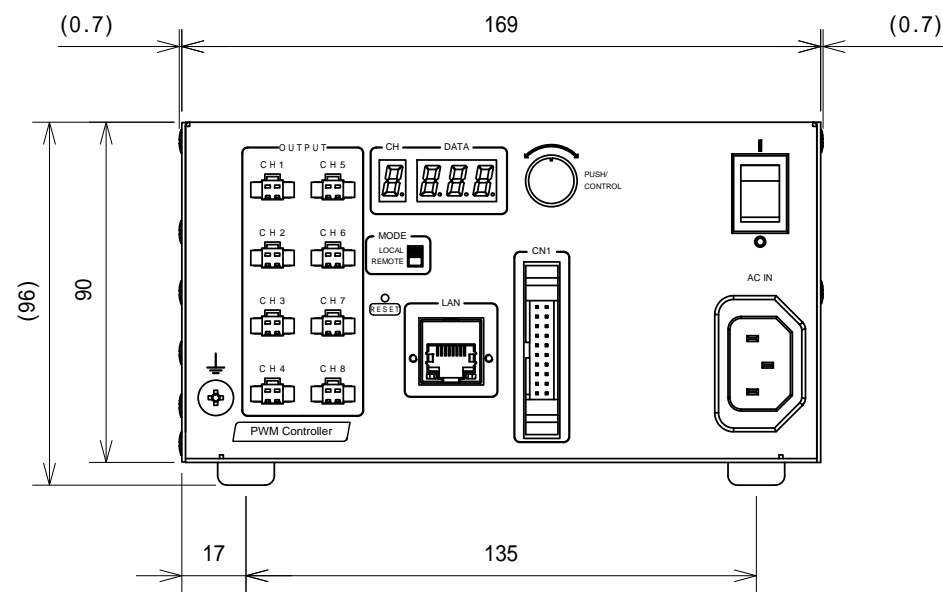

HAYASHI-REPIC

PWM Controller

LPWP-DGC30R-TP-8CH

Input power : AC100~240V (50/60Hz) 65VA

Weight : 1100g or less

UNIT : mm