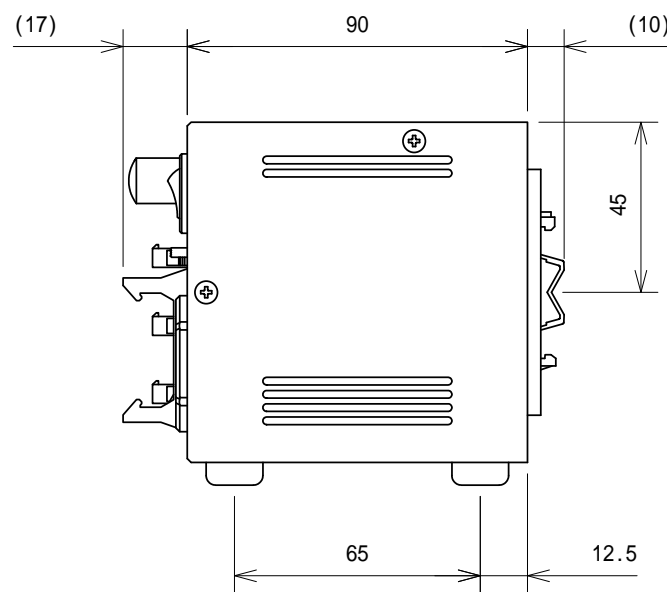

HAYASHI-REPIC

PWM Controller

LPWP-DGC30R-TP-8CH

Input power : AC100~240V (50/60Hz) 65VA

Weight : 1100g or less

UNIT : mm